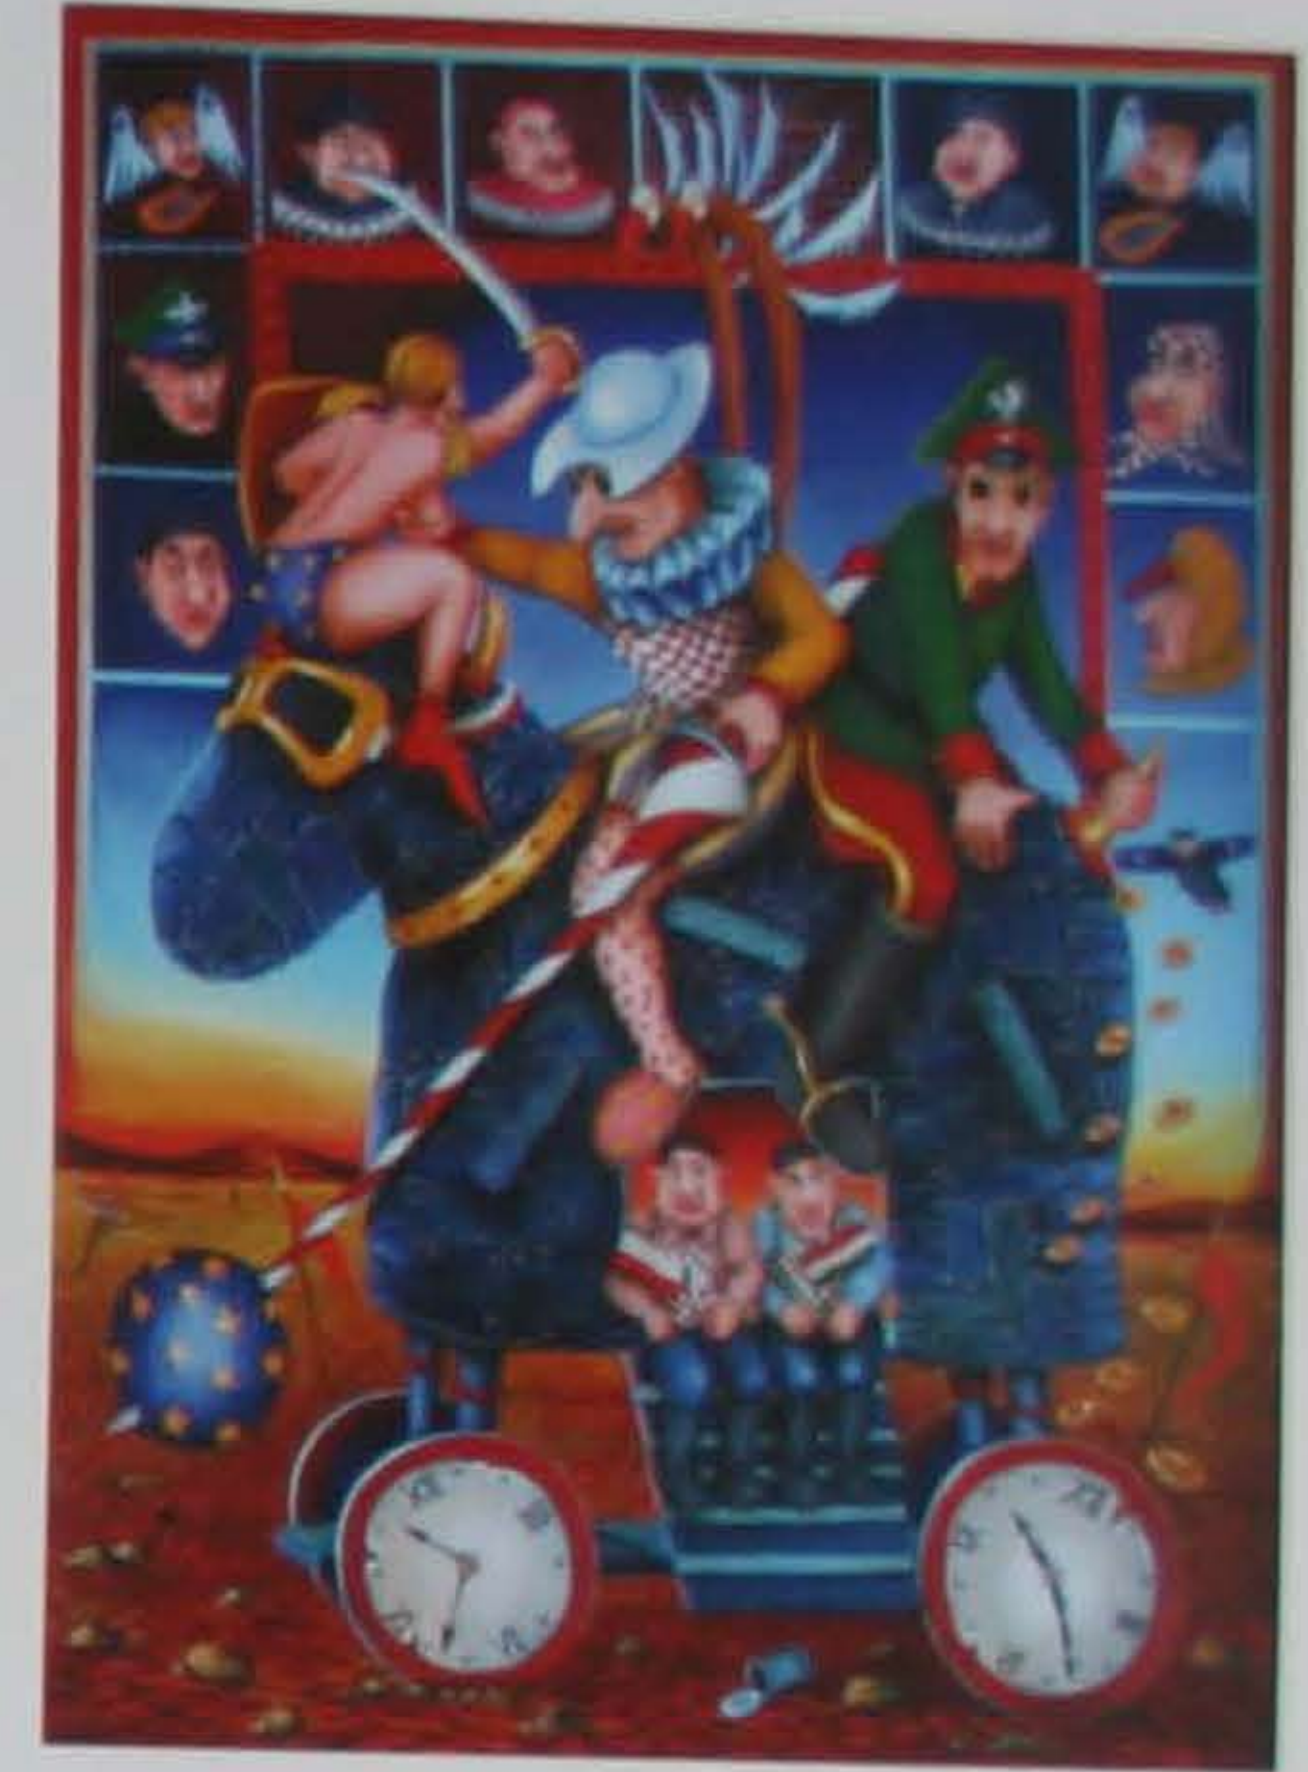

The right choice - berry waf... - 75 x 55 cm - Oil on wood