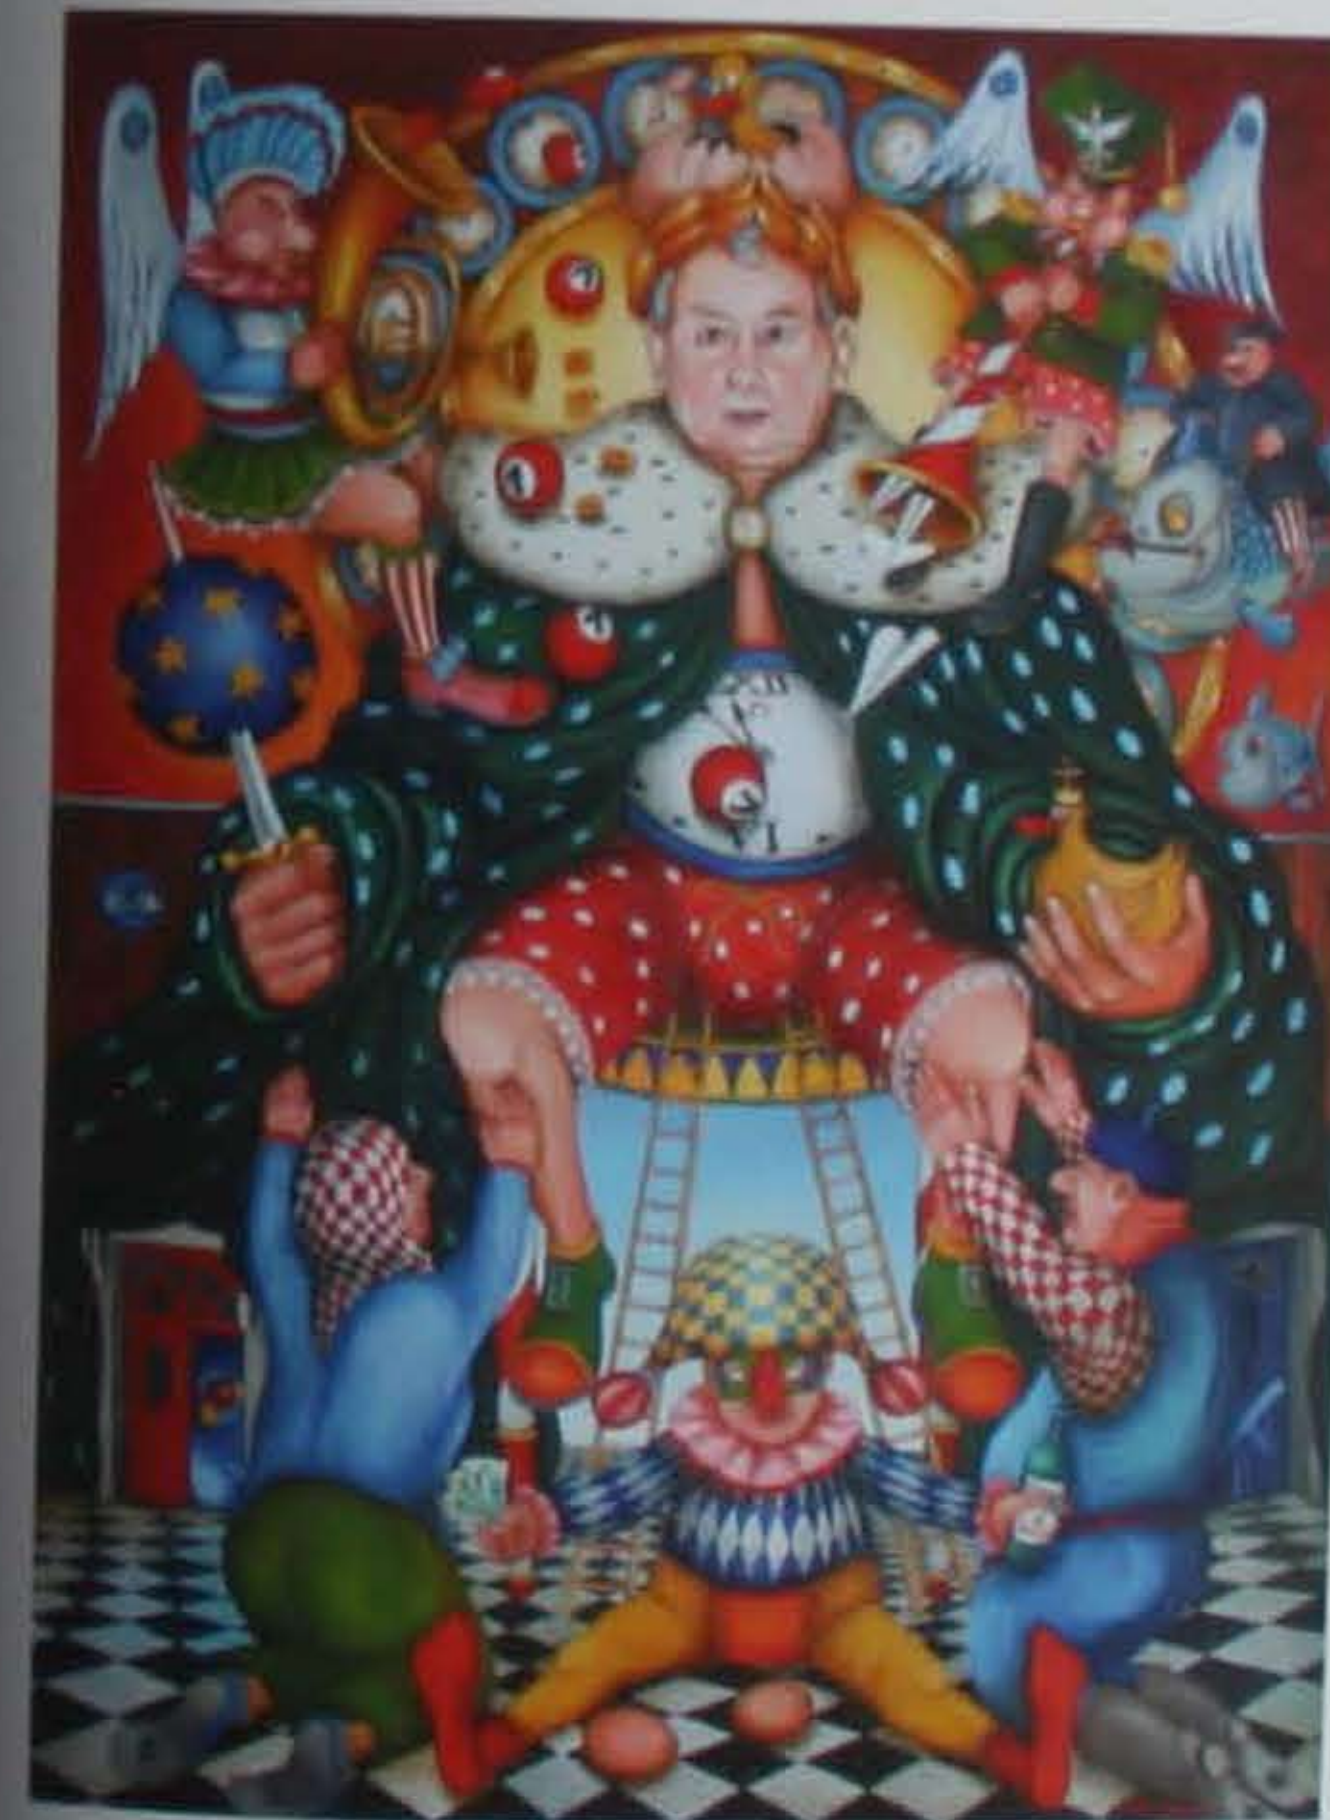

The right choice - berry waf... - 75 x 55 cm - Oil on wood